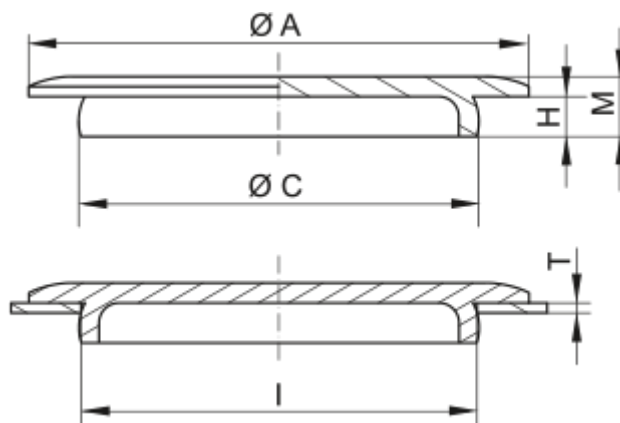

Article number: 59GPN9100766

Description: KLEE Universal flat design GPN 910 - 20,5 (Wall thickness 1)

Measures

A = 25

C = 21.1

H = 2.5

I = 20.5

M = 4